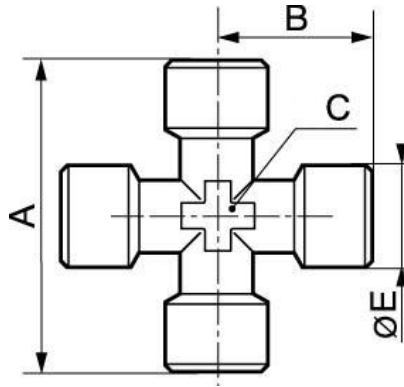

Female equal cross

NPT female thread

4x 1/8" FNPT

Operating pressure

0 to 217 psi

Construction

Brass and nickel-plated
brass

Description

Reference	NPT female thread
A14 200	4x 1/8" FNPT
A14 201	4x 1/4" FNPT
A14 202	4x 3/8" FNPT

Dimensions

Reference	A inch	B inch	C inch	D inch
A14 200	0.13090551181102	0.063976377952756	0.036089238845144	0.042650918635171
A14 201	0.16404199475066	0.082020997375328	0.042650918635171	0.055774278215223
A14 202	0.18372703412073	0.091863517060367	0.055774278215223	0.068897637795276