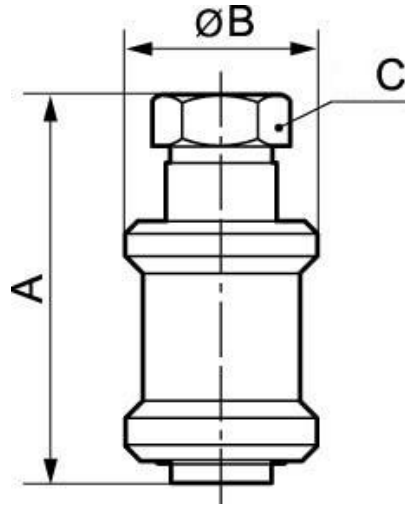

## Slide valve

Description	
Reference	NPT female thread
<b>A17 200</b>	1/8" FNPT
<b>A17 201</b>	1/4" FNPT
<b>A17 202</b>	3/8" FNPT
<b>A17 203</b>	1/2" FNPT

### Dimensions

Reference	A inch	B inch	C inch
<b>A17 200</b>	0.15748031496063	0.082020997375328	0.045931758530184
<b>A17 201</b>	0.19028871391076	0.098425196850394	0.055774278215223
<b>A17 202</b>	0.22965879265092	0.11482939632546	0.072178477690289
<b>A17 203</b>	0.26246719160105	0.13123359580052	0.085301837270341