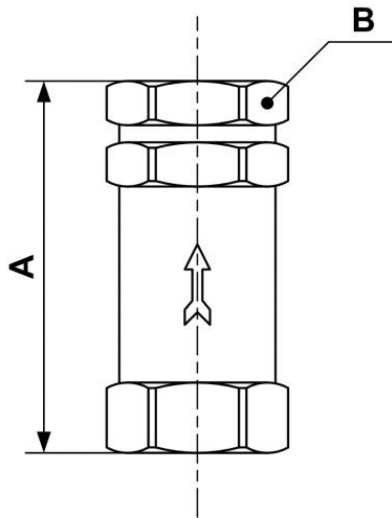

Check valve

NPT female thread

1/8" FNPT

Construction

Brass body

Highlight

Network safety

Description

Reference	NPT female thread
A24 200	1/8" FNPT
A24 201	1/4" FNPT

Dimensions		
Reference	A inch	B inch
A24 200	0.11482939632546	0.042650918635171
A24 201	0.13451443569554	0.055774278215223