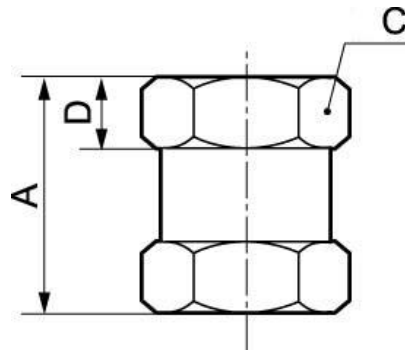

Brass Union

NPT female thread

1/8" FNPT

Operating pressure

0 to 217 psi

Construction

Brass and nickel-plated
brass

Description

Reference	NPT female thread
A3 200200	1/8" FNPT
A3 201201	1/4" FNPT
A3 202202	3/8" FNPT
A3 203203	1/2" FNPT

Dimensions

Reference	A inch	C inch	D inch
A3 200200	0.062335958005249	0.045931758530184	0.016404199475066
A3 201201	0.088582677165354	0.055774278215223	0.019685039370079
A3 202202	0.088582677165354	0.072178477690289	0.022965879265092
A3 203203	0.11482939632546	0.088582677165354	0.024606299212598