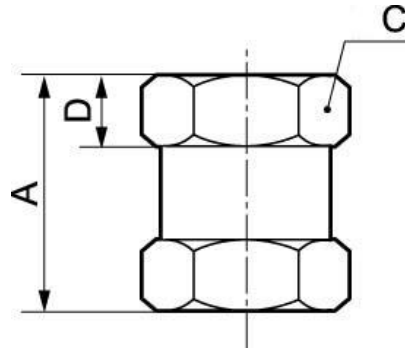

Brass Union

NPT female thread

1/8" FNPT

Operating pressure

0 to 217 psi

Construction

Brass and nickel-plated
brass

Description

Reference	NPT female thread
A3 200200	1/8" FNPT
A3 201201	1/4" FNPT
A3 202202	3/8" FNPT
A3 203203	1/2" FNPT

Dimensions

Reference	A inch	C inch	D inch
A3 200200	0.062335958005249	0.045931758530184	0.016404199475066
A3 201201	0.088582677165354	0.055774278215223	0.019685039370079
A3 202202	0.088582677165354	0.072178477690289	0.022965879265092
A3 203203	0.11482939632546	0.088582677165354	0.024606299212598