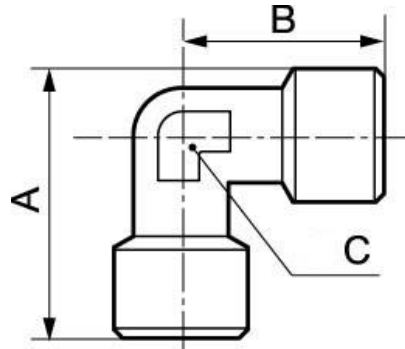

## Brass Elbow

NPT female thread

1/8" FNPT

Operating pressure

0 to 217 psi

Construction

Brass and nickel-plated  
brass

### Description

Reference	NPT female thread
<b>A9 200200</b>	1/8" FNPT
<b>A9 201201</b>	1/4" FNPT
<b>A9 202202</b>	3/8" FNPT
<b>A9 203203</b>	1/2" FNPT

### Dimensions

Reference	A inch	B inch	C inch
<b>A9 200200</b>	0.090551181102362	0.070866141732284	0.035433070866142
<b>A9 201201</b>	0.11876640419947	0.091535433070866	0.042650918635171
<b>A9 202202</b>	0.13123359580052	0.098425196850394	0.055774278215223
<b>A9 203203</b>	0.15354330708661	0.11482939632546	0.06496062992126