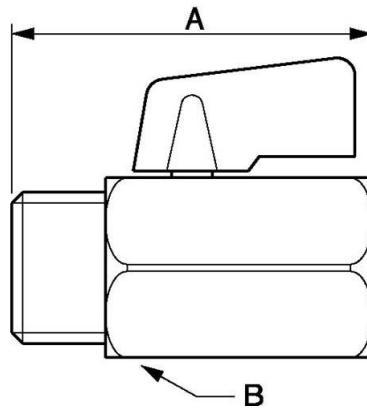

Mini Ball Valve PN 16

Description		
Reference	NPT male thread	NPT female thread
MSI 200250	1/8" MNPT	1/8" FNPT
MSI 201251	1/4" MNPT	1/4" FNPT
MSI 202252	3/8" MNPT	3/8" FNPT
MSI 203253	1/2" MNPT	1/2" FNPT

Dimensions

Reference	A inch	B inch
MSI 200250	0.12139107611549	0.027887139107612
MSI 201251	0.1509186351706	0.042650918635171
MSI 202252	0.15583989501312	0.042650918635171
MSI 203253	0.19685039370079	0.055774278215223