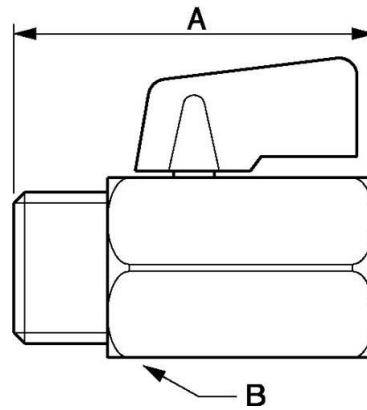

Mini Ball Valve PN 16

Description		
Reference	NPT male thread	NPT female thread
MSI 200250	1/8" MNPT	1/8" FNPT
MSI 201251	1/4" MNPT	1/4" FNPT
MSI 202252	3/8" MNPT	3/8" FNPT
MSI 203253	1/2" MNPT	1/2" FNPT

Dimensions

Reference	A inch	B inch
MSI 200250	0.12139107611549	0.027887139107612
MSI 201251	0.1509186351706	0.042650918635171
MSI 202252	0.15583989501312	0.042650918635171
MSI 203253	0.19685039370079	0.055774278215223