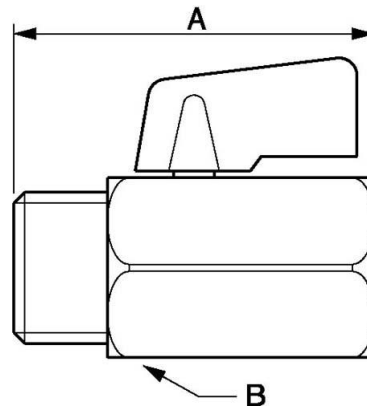

## Mini Ball Valve PN 16

Description		
Reference	NPT male thread	NPT female thread
<b>MSI 200250</b>	1/8" MNPT	1/8" FNPT
<b>MSI 201251</b>	1/4" MNPT	1/4" FNPT
<b>MSI 202252</b>	3/8" MNPT	3/8" FNPT
<b>MSI 203253</b>	1/2" MNPT	1/2" FNPT

### Dimensions

Reference	A inch	B inch
<b>MSI 200250</b>	0.12139107611549	0.027887139107612
<b>MSI 201251</b>	0.1509186351706	0.042650918635171
<b>MSI 202252</b>	0.15583989501312	0.042650918635171
<b>MSI 203253</b>	0.19685039370079	0.055774278215223