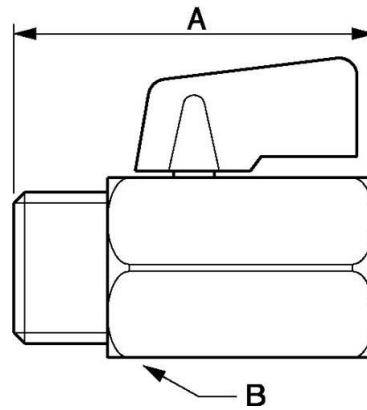

## Mini Ball Valve PN 16

| Description       |                 |                   |
|-------------------|-----------------|-------------------|
| Reference         | NPT male thread | NPT female thread |
| <b>MSI 200250</b> | 1/8" MNPT       | 1/8" FNPT         |
| <b>MSI 201251</b> | 1/4" MNPT       | 1/4" FNPT         |
| <b>MSI 202252</b> | 3/8" MNPT       | 3/8" FNPT         |
| <b>MSI 203253</b> | 1/2" MNPT       | 1/2" FNPT         |

### Dimensions

| Reference         | A inch           | B inch            |
|-------------------|------------------|-------------------|
| <b>MSI 200250</b> | 0.12139107611549 | 0.027887139107612 |
| <b>MSI 201251</b> | 0.1509186351706  | 0.042650918635171 |
| <b>MSI 202252</b> | 0.15583989501312 | 0.042650918635171 |
| <b>MSI 203253</b> | 0.19685039370079 | 0.055774278215223 |