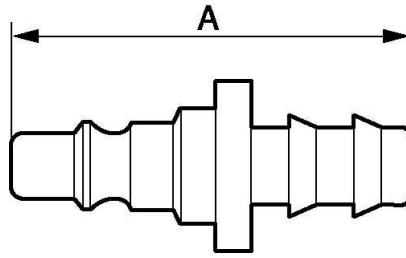

Brass Push-on Fitting (Stoflex hose only -no clamps)

For hose ID

3/8" Push-on-Hose Barb

Technology

Straight through path

Operating pressure

0 to 217 psi

Description

Reference

PON JDT3838

For hose ID

3/8" Push-on-Hose Barb

Dimensions

Reference	A inch	B inch
PON JDT3838	0.16404199475066	0.045931758530184