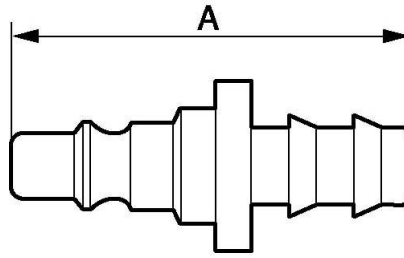

## Brass Push-on Fitting (Stoflex hose only -no clamps)

For hose ID

3/8" Push-on-Hose Barb

Technology

Straight through path

Operating pressure

0 to 217 psi

### Description

Reference

**PON JDT3838**

For hose ID

3/8" Push-on-Hose Barb

### Dimensions

Reference	A inch	B inch
<b>PON JDT3838</b>	0.16404199475066	0.045931758530184