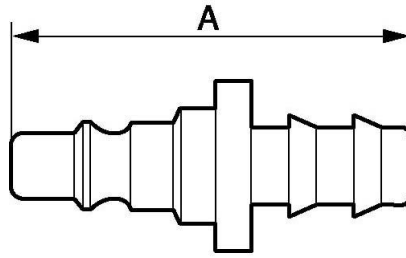

## Brass Push-on Fitting (Stoflex hose only -no clamps)

For hose ID

3/8" Push-on-Hose Barb

Technology

Straight through path

Operating pressure

0 to 217 psi

### Description

Reference

**PON JDT3838**

For hose ID

3/8" Push-on-Hose Barb

### Dimensions

Reference	A inch	B inch
<b>PON JDT3838</b>	0.16404199475066	0.045931758530184