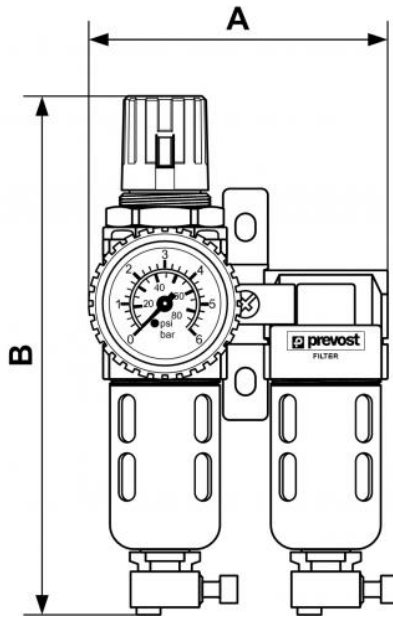

## ALTO 1 - 2-piece-set - 1/4" Microfilter assembly with Regulator (gauge included) and wall bracket

**NPT female thread**

1/4" FNPT

**Flow rate (cfm at 87  
psi ΔP)**

14 psi) = 8.83

**Max operating  
pressure (psi)**

174

**Filtration (μm)**

5 and 0.01

**Temperature**

+41°F to +122°F

**Construction**

Body : Aluminium  
Polycarbonate bowl with  
metallic protection

**Equipped with**

### Description

Reference	NPT female thread	Flow rate (cfm at 87 psi ΔP)	Max operating pressure (psi)	Filtration (μm)
<b>TB CSM201</b>	1/4" FNPT	14 psi) = 8.83	174	5 and 0.01

### Dimensions

Reference	A inch	B inch
<b>TB CSM201</b>	0.30183727034121	0.55774278215223