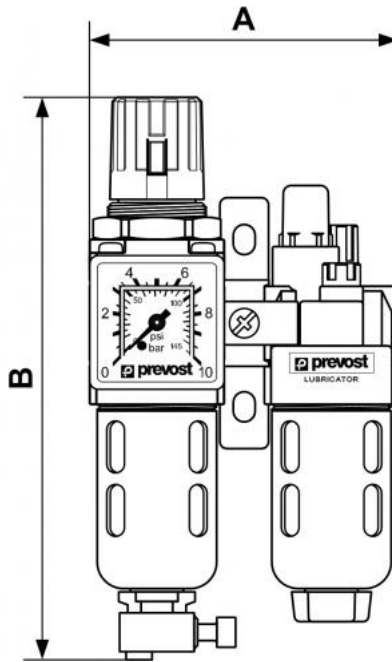

ALTO 1 - 2-piece-set - 1/4" Filter-Regulator-Lubricator (gauge included) with wall bracket

<p><u>NPT female thread</u> 1/4" FNPT</p>	<p><u>Flow rate (cfm at 87 psi ΔP)</u> 14psi) = 17.65</p>	<p><u>Max operating pressure (psi)</u> 174</p>	<p><u>Filtration (μm)</u> 25</p>
<p><u>Temperature</u> +41°F to +122°F</p>	<p><u>Construction</u> Body : Aluminium Polycarbonate bowl with metallic protection</p>	<p><u>Equipped with</u> Manual drain</p>	

Description				
Reference	NPT female thread	Flow rate (cfm at 87 psi ΔP)	Max operating pressure (psi)	Filtration (μm)
TB SM201	1/4" FNPT	14psi) = 17.65	174	25

Dimensions

Reference	A inch	B inch
TB SM201	0.30183727034121	0.55774278215223