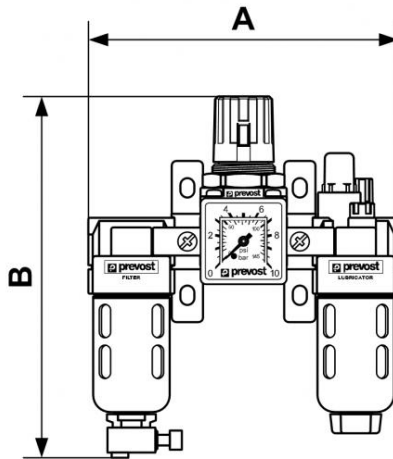

## ALTO 1 - 3-piece-set - 1/4" Filter-Regulator-Lubricator (gauge included) with wall bracket

NPT female thread

1/4" FNPT

Flow rate (cfm at 87 psi ΔP)

14psi) = 17.65

Max operating pressure (psi)

174

Filtration (µm)

25

Temperature

+41°F to +122°F

Construction

Body : Aluminium  
Polycarbonate bowl with metallic protection

Equipped with

Manual drain

### Description

Reference	NPT female thread	Flow rate (cfm at 87 psi ΔP)	Max operating pressure (psi)	Filtration (µm)
<b>TT SM201</b>	1/4" FNPT	14psi) = 17.65	174	25

### Dimensions

Reference	A inch	B inch
<b>TT SM201</b>	0.47900262467192	0.55774278215223