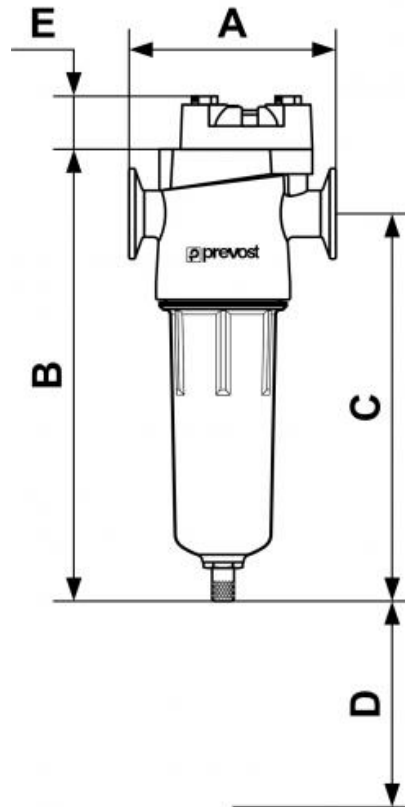

MFB Sub-micronic filter - Coalescing filter 0.01 µm

<p><u>Female thread (BSPP)</u> G 1/4</p>	<p><u>Flow rate (in m³/h at 7 bar)</u> 34</p>	<p><u>Replacement filter cartridge</u> MFBC 201</p>	<p><u>Max operating pressure</u> 16 bar 16 bar, 11 bar for G 1 1/2 to G3</p>
<p><u>Temperature</u> +1°C to +66°C</p>	<p><u>Construction</u> Aluminium body and bowl</p>	<p><u>Filtration</u> 0,01 µm</p>	<p><u>Equipped with</u> Automatic float drain</p>

Description					
Reference	Female thread (BSPP)	Flow rate (in m³/h at 7 bar)	Replacement filter cartridge	Female thread (NPT)	Flow rate (cfm at 100 psi)
MFBC 201	G 1/4	34	MFBC 201	1/4" FNPT	20

Reference	Female thread (BSP)	Flow rate (in m ³ /h at 7 bar)	Replacement filter cartridge	Female thread (NPT)	Flow rate (cfm at 100 psi)
MFB 205	G 3/4	175	MFBC 205	3/8" FNPT	35
MFB 2201			MFBC 201	1/2" FNPT	50
MFB 2202			MFBC 202	3/4" FNPT	75
MFB 2203			MFBC 203	3/4" FNPT	103
MFB 2204			MFBC 204	1" FNPT	157
MFB 2205			MFBC 205	1" 1/2 FNPT	257
MFB 2206			MFBC 206	1" 1/2 FNPT	360
MFB 2207			MFBC 207	2" FNPT	401
MFB 2208			MFBC 208	2" 1/2 FNPT	584
MFB 2209			MFBC 209	2" 1/2 FNPT	775
MFB 2210			MFBC 210	2" 1/2 FNPT	1029
MFB 2211			MFBC 211	3" FNPT	1199
MFB 2212			MFBC 212		
MFB 2213			MFBC 213		

Dimensions

Reference	A inch	B inch	C inch	D inch	E inch
MFB 201	113.6	205.5	171.4	76	30
MFB 205	132	262.1	219.8	76	30
MFB 2201	0.37270341207349	0.6742125984252	0.56233595800525	0.249343832021	0.098425196850394
MFB 2202	0.37270341207349	0.6742125984252	0.56233595800525	0.249343832021	0.098425196850394
MFB 2203	0.37270341207349	0.82677165354331	0.70997375328084	0.249343832021	0.098425196850394
MFB 2204	0.43307086614173	0.85990813648294	0.72112860892388	0.249343832021	0.098425196850394
MFB 2205	0.43307086614173	0.85990813648294	0.72112860892388	0.249343832021	0.098425196850394
MFB 2206	0.43307086614173	1.0698818897638	0.78346456692913	0.249343832021	0.19685039370079
MFB 2207	0.65616797900263	1.1046587926509	0.90583989501312	0.249343832021	0.19685039370079