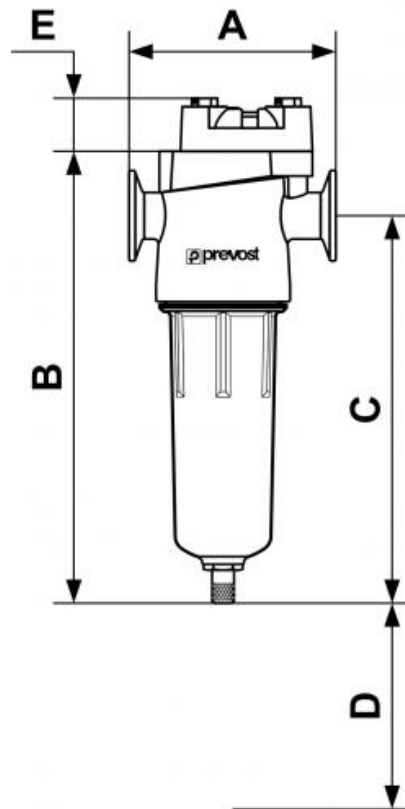

MFB Sub-micronic filter - Coalescing filter 0.01 µm

<u>Female thread (BSPP)</u> G 1/4	<u>Flow rate (in m³/h at 7 bar)</u> 34	<u>Replacement filter cartridge</u> MFBC 201	<u>Max operating pressure</u> 16 bar 16 bar, 11 bar for G 1 1/2 to G3
<u>Temperature</u> +1°C to +66°C	<u>Construction</u> Aluminium body and bowl	<u>Filtration</u> 0,01 µm	<u>Equipped with</u> Automatic float drain

Description					
Reference	Female thread (BSPP)	Flow rate (in m ³ /h at 7 bar)	Replacement filter cartridge	Female thread (NPT)	Flow rate (cfm at 100 psi)
MFB 201	G 1/4	34	MFBC 201	1/4" FNPT	20

Reference	Female thread (BSP)	Flow rate (in m ³ /h at 7 bar)	Replacement filter cartridge	Female thread (NPT)	Flow rate (cfm at 100 psi)
MFB 205	G 3/4	175	MFBC 205	3/8" FNPT	35
MFB 2201			MFBC 201	1/2" FNPT	50
MFB 2202			MFBC 202	3/4" FNPT	75
MFB 2203			MFBC 203	3/4" FNPT	103
MFB 2204			MFBC 204	1" FNPT	157
MFB 2205			MFBC 205	1" 1/2 FNPT	257
MFB 2206			MFBC 206	1" 1/2 FNPT	360
MFB 2207			MFBC 207	2" FNPT	401
MFB 2208			MFBC 208	2" 1/2 FNPT	584
MFB 2209			MFBC 209	2" 1/2 FNPT	775
MFB 2210			MFBC 210	2" 1/2 FNPT	1029
MFB 2211			MFBC 211	3" FNPT	1199
MFB 2212			MFBC 212		
MFB 2213			MFBC 213		

Dimensions

Reference	A inch	B inch	C inch	D inch	E inch
MFB 201	113.6	205.5	171.4	76	30
MFB 205	132	262.1	219.8	76	30
MFB 2201	0.37270341207349	0.6742125984252	0.56233595800525	0.249343832021	0.098425196850394
MFB 2202	0.37270341207349	0.6742125984252	0.56233595800525	0.249343832021	0.098425196850394
MFB 2203	0.37270341207349	0.82677165354331	0.70997375328084	0.249343832021	0.098425196850394
MFB 2204	0.43307086614173	0.85990813648294	0.72112860892388	0.249343832021	0.098425196850394
MFB 2205	0.43307086614173	0.85990813648294	0.72112860892388	0.249343832021	0.098425196850394
MFB 2206	0.43307086614173	1.0698818897638	0.78346456692913	0.249343832021	0.19685039370079
MFB 2207	0.65616797900263	1.1046587926509	0.90583989501312	0.249343832021	0.19685039370079