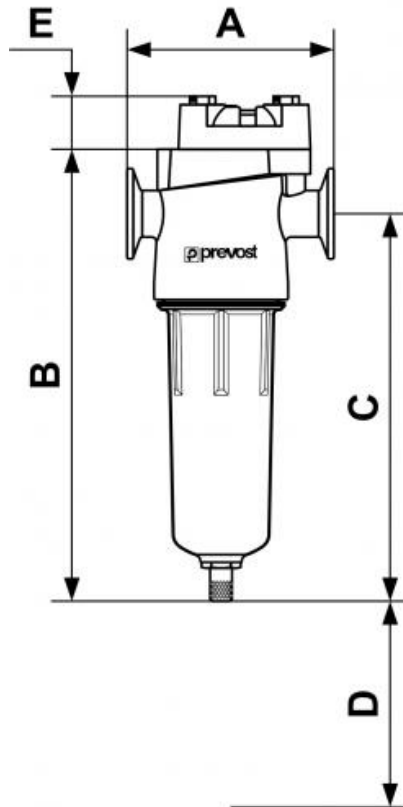

MFB Sub-micronic filter - Coalescing filter 0.01 µm

<p><u>Female thread (BSPP)</u> G 1/4</p>	<p><u>Flow rate (in m³/h at 7 bar)</u> 34</p>	<p><u>Replacement filter cartridge</u> MFBC 201</p>	<p><u>Max operating pressure</u> 16 bar 16 bar, 11 bar for G 1 1/2 to G3</p>
<p><u>Temperature</u> +1°C to +66°C</p>	<p><u>Construction</u> Aluminium body and bowl</p>	<p><u>Filtration</u> 0,01 µm</p>	<p><u>Equipped with</u> Automatic float drain</p>

Description					
Reference	Female thread (BSPP)	Flow rate (in m³/h at 7 bar)	Replacement filter cartridge	Female thread (NPT)	Flow rate (cfm at 100 psi)
MFB 201	G 1/4	34	MFBC 201	1/4" FNPT	20

Reference	Female thread (BSP)	Flow rate (in m ³ /h at 7 bar)	Replacement filter cartridge	Female thread (NPT)	Flow rate (cfm at 100 psi)
MFB 205	G 3/4	175	MFBC 205	3/8" FNPT	35
MFB 2201			MFBC 201	1/2" FNPT	50
MFB 2202			MFBC 202	3/4" FNPT	75
MFB 2203			MFBC 203	3/4" FNPT	103
MFB 2204			MFBC 204	1" FNPT	157
MFB 2205			MFBC 205	1" 1/2 FNPT	257
MFB 2206			MFBC 206	1" 1/2 FNPT	360
MFB 2207			MFBC 207	2" FNPT	401
MFB 2208			MFBC 208	2" 1/2 FNPT	584
MFB 2209			MFBC 209	2" 1/2 FNPT	775
MFB 2210			MFBC 210	2" 1/2 FNPT	1029
MFB 2211			MFBC 211	3" FNPT	1199
MFB 2212			MFBC 212		
MFB 2213			MFBC 213		

Dimensions

Reference	A inch	B inch	C inch	D inch	E inch
MFB 201	113.6	205.5	171.4	76	30
MFB 205	132	262.1	219.8	76	30
MFB 2201	0.37270341207349	0.6742125984252	0.56233595800525	0.249343832021	0.098425196850394
MFB 2202	0.37270341207349	0.6742125984252	0.56233595800525	0.249343832021	0.098425196850394
MFB 2203	0.37270341207349	0.82677165354331	0.70997375328084	0.249343832021	0.098425196850394
MFB 2204	0.43307086614173	0.85990813648294	0.72112860892388	0.249343832021	0.098425196850394
MFB 2205	0.43307086614173	0.85990813648294	0.72112860892388	0.249343832021	0.098425196850394
MFB 2206	0.43307086614173	1.0698818897638	0.78346456692913	0.249343832021	0.19685039370079
MFB 2207	0.65616797900263	1.1046587926509	0.90583989501312	0.249343832021	0.19685039370079