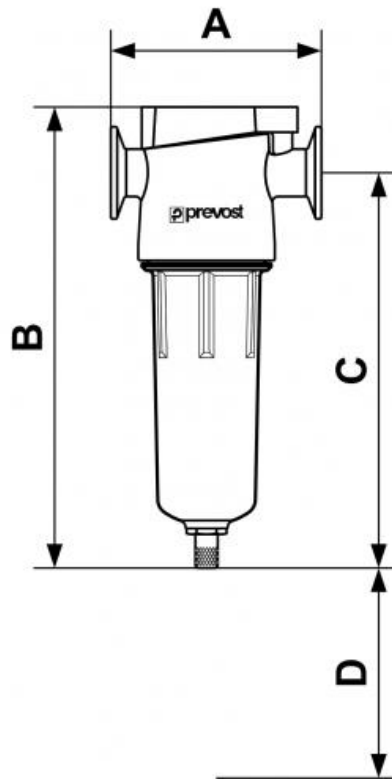

MFC activated carbon filtration

<u>Female thread (BSPP)</u> G 1/4	<u>Flow rate (in m³/h at 7 bar)</u> 34	<u>Replacement filter cartridge</u> MFCC 301	<u>Max operating pressure</u> 16 bar 16 bar, 11 bar for G 1 1/2 to G3
<u>Temperature</u> +1°C to +66°C	<u>Construction</u> Aluminium body and bowl	<u>Filtration</u> Activated carbon filter	

Description					
Reference	Female thread (BSPP)	Flow rate (in m ³ /h at 7 bar)	Replacement filter cartridge	Female thread (NPT)	Flow rate (cfm at 100 psi)
MFC 301	G 1/4	34	MFCC 301	1/4" FNPT	20
MFC 3201			MFCC 301	3/8" FNPT	35

Reference	Female thread (BSP)	Flow rate (in m ³ /h at 7 bar)	Replacement filter cartridge	Female thread (NPT)	Flow rate (cfm at 100 psi)
MFC 3202			MFCC 302	1/2" FNPT	50
MFC 3203			MFCC 303	3/4" FNPT	75
MFC 3204			MFCC 304	3/4" FNPT	103
MFC 3205			MFCC 305	1" FNPT	157
MFC 3206			MFCC 306	1" 1/2 FNPT	257
MFC 3207			MFCC 307	1" 1/2 FNPT	360
MFC 3208			MFCC 308	2" FNPT	401
MFC 3209			MFCC 309	2" 1/2 FNPT	584
MFC 3210			MFCC 310	2" 1/2 FNPT	775
MFC 3211			MFCC 311	2" 1/2 FNPT	1029
MFC 3212			MFCC 312	3" FNPT	1199
MFC 3213			MFCC 313	3" FNPT	1499
MFC 3214			MFCC 314		

Dimensions

Reference	A inch	B inch	C inch	D inch
MFC 301	113.6	205.5	171.4	76
MFC 3201	0.37270341207349	0.6742125984252	0.56233595800525	0.249343832021
MFC 3202	0.37270341207349	0.6742125984252	0.56233595800525	0.249343832021
MFC 3203	0.37270341207349	0.82677165354331	0.70997375328084	0.249343832021
MFC 3204	0.43307086614173	0.85990813648294	0.72112860892388	0.249343832021
MFC 3205	0.43307086614173	0.85990813648294	0.72112860892388	0.249343832021
MFC 3206	0.43307086614173	1.0698818897638	0.78346456692913	0.249343832021
MFC 3207	0.65616797900263	1.1046587926509	0.90583989501312	0.249343832021
MFC 3208	0.65616797900263	1.4229002624672	1.2240813648294	0.249343832021
MFC 3209	0.65616797900263	1.8569553805774	1.6581364829396	0.249343832021