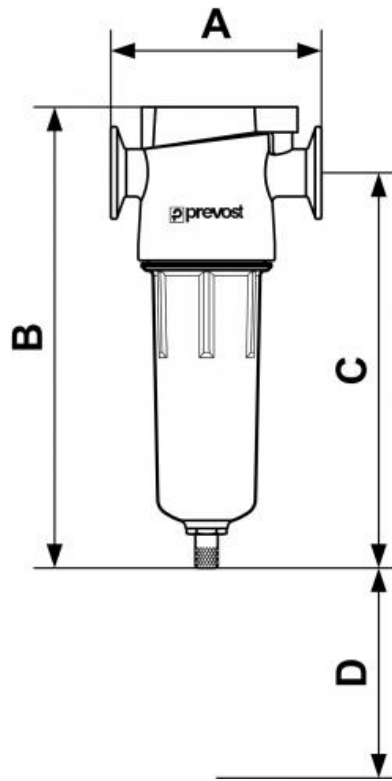

## MFC activated carbon filtration

<p><b>Female thread (BSPP)</b> G 1/4</p>	<p><b>Flow rate (in m<sup>3</sup>/h at 7 bar)</b> 34</p>	<p><b>Replacement filter cartridge</b> MFCC 301</p>	<p><b>Max operating pressure</b> 16 bar 16 bar, 11 bar for G 1 1/2 to G3</p>
<p><b>Temperature</b> +1°C to +66°C</p>	<p><b>Construction</b> Aluminium body and bowl</p>	<p><b>Filtration</b> Activated carbon filter</p>	

Description					
Reference	Female thread (BSPP)	Flow rate (in m <sup>3</sup> /h at 7 bar)	Replacement filter cartridge	Female thread (NPT)	Flow rate (cfm at 100 psi)
<b>MFC 301</b>	G 1/4	34	MFCC 301	1/4" FNPT	20
<b>MFC 3201</b>			MFCC 301	3/8" FNPT	35

Reference	Female thread (BSP)	Flow rate (in m <sup>3</sup> /h at 7 bar)	Replacement filter cartridge	Female thread (NPT)	Flow rate (cfm at 100 psi)
<b>MFC 3202</b>			MFCC 302	1/2" FNPT	50
<b>MFC 3203</b>			MFCC 303	3/4" FNPT	75
<b>MFC 3204</b>			MFCC 304	3/4" FNPT	103
<b>MFC 3205</b>			MFCC 305	1" FNPT	157
<b>MFC 3206</b>			MFCC 306	1" 1/2 FNPT	257
<b>MFC 3207</b>			MFCC 307	1" 1/2 FNPT	360
<b>MFC 3208</b>			MFCC 308	2" FNPT	401
<b>MFC 3209</b>			MFCC 309	2" 1/2 FNPT	584
<b>MFC 3210</b>			MFCC 310	2" 1/2 FNPT	775
<b>MFC 3211</b>			MFCC 311	2" 1/2 FNPT	1029
<b>MFC 3212</b>			MFCC 312	3" FNPT	1199
<b>MFC 3213</b>			MFCC 313	3" FNPT	1499
<b>MFC 3214</b>			MFCC 314		