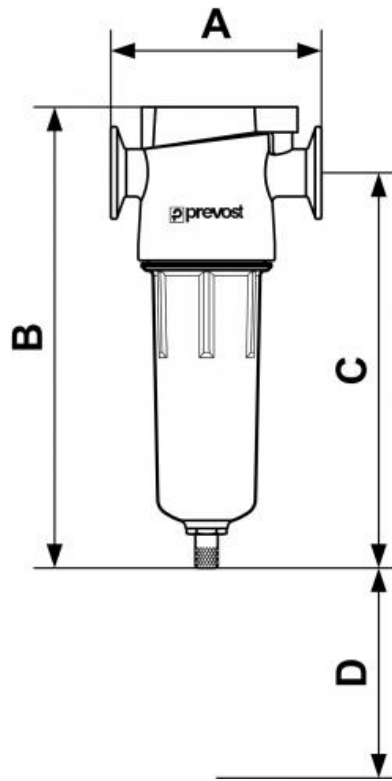

## MFC activated carbon filtration

<u>Female thread (BSPP)</u> G 1/4	<u>Flow rate (in m<sup>3</sup>/h at 7 bar)</u> 34	<u>Replacement filter cartridge</u> MFCC 301	<u>Max operating pressure</u> 16 bar 16 bar, 11 bar for G 1 1/2 to G3
<u>Temperature</u> +1°C to +66°C	<u>Construction</u> Aluminium body and bowl	<u>Filtration</u> Activated carbon filter	

Description					
Reference	Female thread (BSPP)	Flow rate (in m <sup>3</sup> /h at 7 bar)	Replacement filter cartridge	Female thread (NPT)	Flow rate (cfm at 100 psi)
<b>MFC 301</b>	G 1/4	34	MFCC 301	1/4" FNPT	20
<b>MFC 3201</b>			MFCC 301	3/8" FNPT	35

Reference	Female thread (BSP)	Flow rate (in m <sup>3</sup> /h at 7 bar)	Replacement filter cartridge	Female thread (NPT)	Flow rate (cfm at 100 psi)
<b>MFC 3202</b>			MFCC 302	1/2" FNPT	50
<b>MFC 3203</b>			MFCC 303	3/4" FNPT	75
<b>MFC 3204</b>			MFCC 304	3/4" FNPT	103
<b>MFC 3205</b>			MFCC 305	1" FNPT	157
<b>MFC 3206</b>			MFCC 306	1" 1/2 FNPT	257
<b>MFC 3207</b>			MFCC 307	1" 1/2 FNPT	360
<b>MFC 3208</b>			MFCC 308	2" FNPT	401
<b>MFC 3209</b>			MFCC 309	2" 1/2 FNPT	584
<b>MFC 3210</b>			MFCC 310	2" 1/2 FNPT	775
<b>MFC 3211</b>			MFCC 311	2" 1/2 FNPT	1029
<b>MFC 3212</b>			MFCC 312	3" FNPT	1199
<b>MFC 3213</b>			MFCC 313	3" FNPT	1499
<b>MFC 3214</b>			MFCC 314		