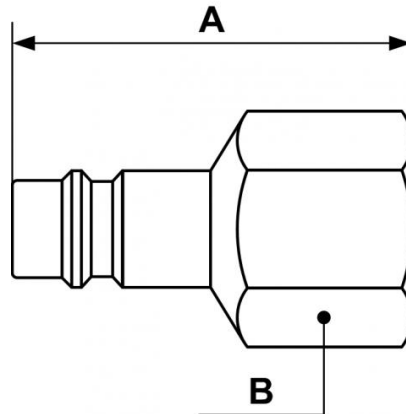

Parallel female thread adaptor

BSPF female thread

G 1/4

ID Passage

7,4 mm

Construction

Stainless steel

Description

Reference	BSPF female thread
ERP 076101HE	G 1/4
ERP 076102HE	3/8" FBSP

Dimensions

Reference	A inch	B inch
ERP 076101HE	40	15
ERP 076102HE	0.13451443569554	0.068897637795276