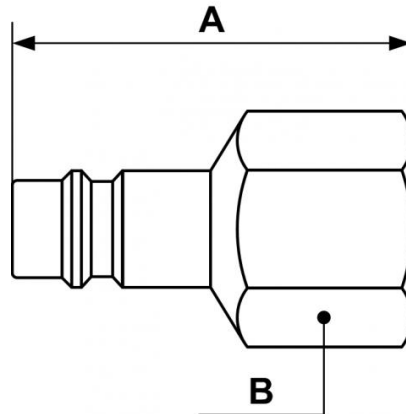

## Parallel female thread adaptor

**BSPF female thread**

G 1/4

**ID Passage**

7,4 mm

**Construction**

Stainless steel

### Description

Reference	BSPF female thread
<b>ERP 076101HE</b>	G 1/4
<b>ERP 076102HE</b>	3/8" FBSP

### Dimensions

Reference	A inch	B inch
<b>ERP 076101HE</b>	40	15
<b>ERP 076102HE</b>	0.13451443569554	0.068897637795276