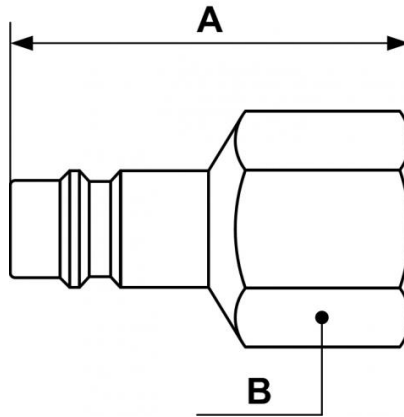

Parallel female thread adaptor

BSPF female thread

G 1/4

ID Passage

7,4 mm

Construction

Stainless steel

Description

Reference	BSPF female thread
ERP 076101HE	G 1/4
ERP 076102HE	3/8" FBSP

Dimensions

Reference	A inch	B inch
ERP 076101HE	40	15
ERP 076102HE	0.13451443569554	0.068897637795276