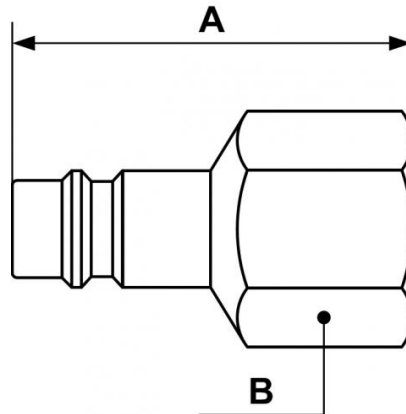

Parallel female thread adaptor

BSPF female thread

G 1/4

ID Passage

7,4 mm

Construction

Stainless steel

Description

| Reference | BSPF female thread |
|---------------------|--------------------|
| ERP 076101HE | G 1/4 |
| ERP 076102HE | 3/8" FBSP |

Dimensions

| Reference | A inch | B inch |
|---------------------|------------------|-------------------|
| ERP 076101HE | 40 | 15 |
| ERP 076102HE | 0.13451443569554 | 0.068897637795276 |