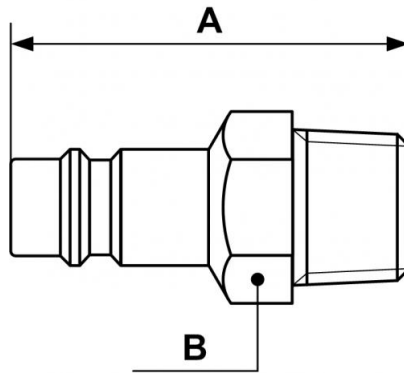

Male plug - Stainless Steel

BSPT male thread

1/4" MBSP

ID Passage

3/8" body size

Construction

Stainless steel

Description

Reference	BSPT male thread
ERP 076151HE	1/4" MBSP
ERP 076152HE	3/8" MBSP

Dimensions

Reference	A inch	B inch
ERP 076151HE	0.11646981627297	0.042650918635171
ERP 076152HE	0.13451443569554	0.055774278215223