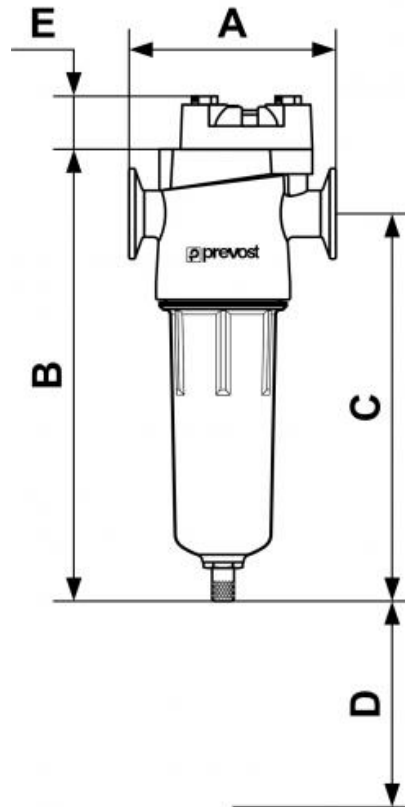

## Micron Filter - Filtration threshold: 1 µm

<p><b>Female thread (NPT)</b> 1/4" FNPT</p>	<p><b>Flow rate (cfm at 100 psi)</b> 20</p>	<p><b>Replacement filter cartridge</b> MFMC 101</p>	<p><b>Max operating pressure</b> 232 psi 232 psi, 160 psi for 1.1/2" to 3"</p>
<p><b>Temperature</b> +34°F to +150°F</p>	<p><b>Construction</b> Aluminum body and bowl</p>	<p><b>Filtration</b> 1 µm</p>	<p><b>Equipped with</b> Automatic float drain</p>

Description			
Reference	Female thread (NPT)	Flow rate (cfm at 100 psi)	Replacement filter cartridge
<b>MFM 1201</b>	1/4" FNPT	20	MFMC 101

Reference	Female thread (NPT)	Flow rate (cfm at 100 psi)	Replacement filter cartridge
<b>MFM 1202</b>	3/8" FNPT	35	MFMC 102
<b>MFM 1203</b>	1/2" FNPT	50	MFMC 103
<b>MFM 1204</b>	3/4" FNPT	75	MFMC 104
<b>MFM 1205</b>	3/4" FNPT	103	MFMC 105
<b>MFM 1206</b>	1" FNPT	157	MFMC 106
<b>MFM 1208</b>	1" 1/2 FNPT	360	MFMC 108
<b>MFM 1209</b>	2" FNPT	401	MFMC 109
<b>MFM 1210</b>	2" 1/2 FNPT	584	MFMC 110
<b>MFM 1211</b>	2" 1/2 FNPT	775	MFMC 111
<b>MFM 1212</b>	2" 1/2 FNPT	1029	MFMC 112
<b>MFM 1213</b>	3" FNPT	1199	MFMC 113
<b>MFM 1214</b>	3" FNPT	1499	MFMC 114