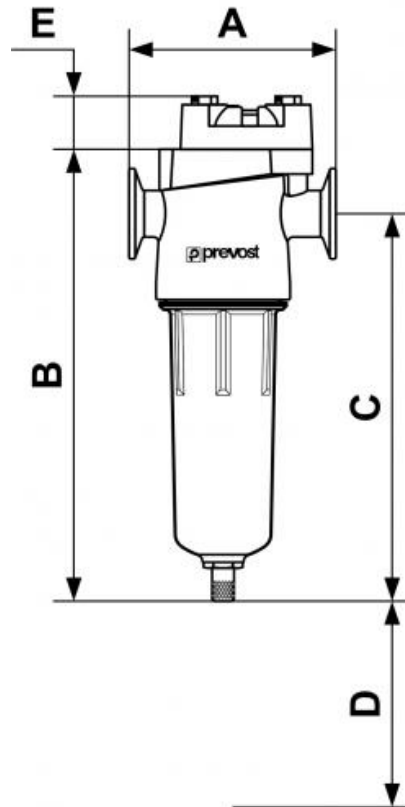

Micron Filter - Filtration threshold: 1 µm

<p><u>Female thread (NPT)</u> 1/4" FNPT</p>	<p><u>Flow rate (cfm at 100 psi)</u> 20</p>	<p><u>Replacement filter cartridge</u> MFMC 101</p>	<p><u>Max operating pressure</u> 232 psi 232 psi, 160 psi for 1.1/2" to 3"</p>
<p><u>Temperature</u> +34°F to +150°F</p>	<p><u>Construction</u> Aluminum body and bowl</p>	<p><u>Filtration</u> 1 µm</p>	<p><u>Equipped with</u> Automatic float drain</p>

Description			
Reference	Female thread (NPT)	Flow rate (cfm at 100 psi)	Replacement filter cartridge
MFM 1201	1/4" FNPT	20	MFMC 101

Reference	Female thread (NPT)	Flow rate (cfm at 100 psi)	Replacement filter cartridge
MFM 1202	3/8" FNPT	35	MFMC 102
MFM 1203	1/2" FNPT	50	MFMC 103
MFM 1204	3/4" FNPT	75	MFMC 104
MFM 1205	3/4" FNPT	103	MFMC 105
MFM 1206	1" FNPT	157	MFMC 106
MFM 1208	1" 1/2 FNPT	360	MFMC 108
MFM 1209	2" FNPT	401	MFMC 109
MFM 1210	2" 1/2 FNPT	584	MFMC 110
MFM 1211	2" 1/2 FNPT	775	MFMC 111
MFM 1212	2" 1/2 FNPT	1029	MFMC 112
MFM 1213	3" FNPT	1199	MFMC 113
MFM 1214	3" FNPT	1499	MFMC 114

Dimensions

Reference	A inch	B inch	C inch	D inch	E inch
MFM 1201	0.37270341207349	0.6742125984252	0.56233595800525	0.249343832021	0.098425196850394
MFM 1202	0.37270341207349	0.6742125984252	0.56233595800525	0.249343832021	0.098425196850394
MFM 1203	0.37270341207349	0.82677165354331	0.70997375328084	0.249343832021	0.098425196850394
MFM 1204	0.43307086614173	0.85990813648294	0.72112860892388	0.249343832021	0.098425196850394
MFM 1205	0.43307086614173	0.85990813648294	0.72112860892388	0.249343832021	0.098425196850394
MFM 1206	0.43307086614173	1.0698818897638	0.78346456692913	0.249343832021	0.19685039370079
MFM 1208	0.65616797900263	1.4229002624672	1.2240813648294	0.249343832021	0.19685039370079
MFM 1209	0.65616797900263	1.8569553805774	1.6581364829396	0.249343832021	0.19685039370079
MFM 1210	0.75721784776903	2.0813648293963	1.8044619422572	0.249343832021	0.19685039370079