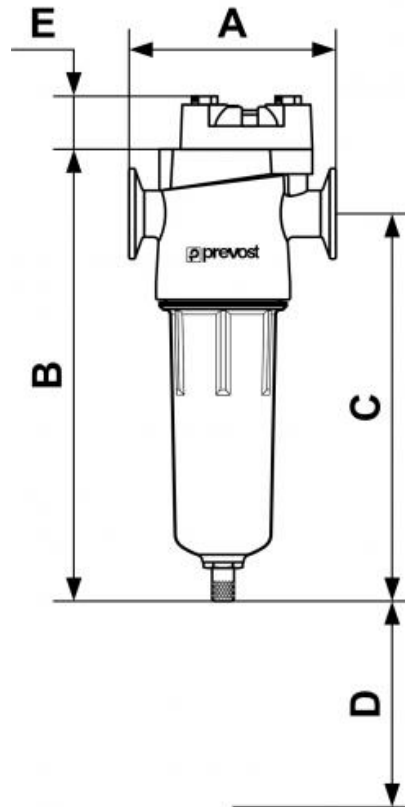

Micron Filter - Filtration threshold: 1 µm

<p>Female thread (NPT) 1/4" FNPT</p>	<p>Flow rate (cfm at 100 psi) 20</p>	<p>Replacement filter cartridge MFMC 101</p>	<p>Max operating pressure 232 psi 232 psi, 160 psi for 1.1/2" to 3"</p>
<p>Temperature +34°F to +150°F</p>	<p>Construction Aluminum body and bowl</p>	<p>Filtration 1 µm</p>	<p>Equipped with Automatic float drain</p>

Description			
Reference	Female thread (NPT)	Flow rate (cfm at 100 psi)	Replacement filter cartridge
MFM 1201	1/4" FNPT	20	MFMC 101

Reference	Female thread (NPT)	Flow rate (cfm at 100 psi)	Replacement filter cartridge
MFM 1202	3/8" FNPT	35	MFMC 102
MFM 1203	1/2" FNPT	50	MFMC 103
MFM 1204	3/4" FNPT	75	MFMC 104
MFM 1205	3/4" FNPT	103	MFMC 105
MFM 1206	1" FNPT	157	MFMC 106
MFM 1208	1" 1/2 FNPT	360	MFMC 108
MFM 1209	2" FNPT	401	MFMC 109
MFM 1210	2" 1/2 FNPT	584	MFMC 110
MFM 1211	2" 1/2 FNPT	775	MFMC 111
MFM 1212	2" 1/2 FNPT	1029	MFMC 112
MFM 1213	3" FNPT	1199	MFMC 113
MFM 1214	3" FNPT	1499	MFMC 114

Dimensions

Reference	A inch	B inch	C inch	D inch	E inch
MFM 1201	0.37270341207349	0.6742125984252	0.56233595800525	0.249343832021	0.098425196850394
MFM 1202	0.37270341207349	0.6742125984252	0.56233595800525	0.249343832021	0.098425196850394
MFM 1203	0.37270341207349	0.82677165354331	0.70997375328084	0.249343832021	0.098425196850394
MFM 1204	0.43307086614173	0.85990813648294	0.72112860892388	0.249343832021	0.098425196850394
MFM 1205	0.43307086614173	0.85990813648294	0.72112860892388	0.249343832021	0.098425196850394
MFM 1206	0.43307086614173	1.0698818897638	0.78346456692913	0.249343832021	0.19685039370079
MFM 1208	0.65616797900263	1.4229002624672	1.2240813648294	0.249343832021	0.19685039370079
MFM 1209	0.65616797900263	1.8569553805774	1.6581364829396	0.249343832021	0.19685039370079
MFM 1210	0.75721784776903	2.0813648293963	1.8044619422572	0.249343832021	0.19685039370079