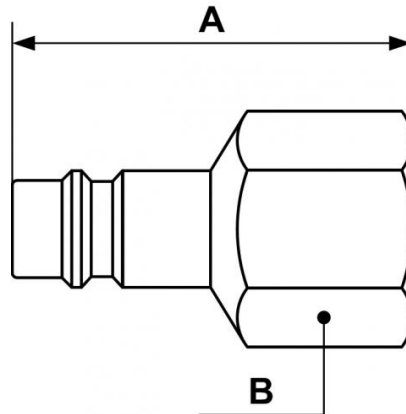

## Female plug

**NPT female thread**

3/8" FNPT

**ID Passage**

1/2" body size

**Construction**

Treated steel Corrosion-proof treatment

### Description

Reference	NPT female thread
<b>ERP 116202</b>	3/8" FNPT
<b>ERP 116203</b>	1/2" FNPT
<b>ERP 116204</b>	3/4" FNPT

### Dimensions

Reference	A inch	B inch
<b>ERP 116202</b>	0.13123359580052	0.068897637795276
<b>ERP 116203</b>	0.14763779527559	0.082020997375328
<b>ERP 116204</b>	0.15419947506562	0.10498687664042